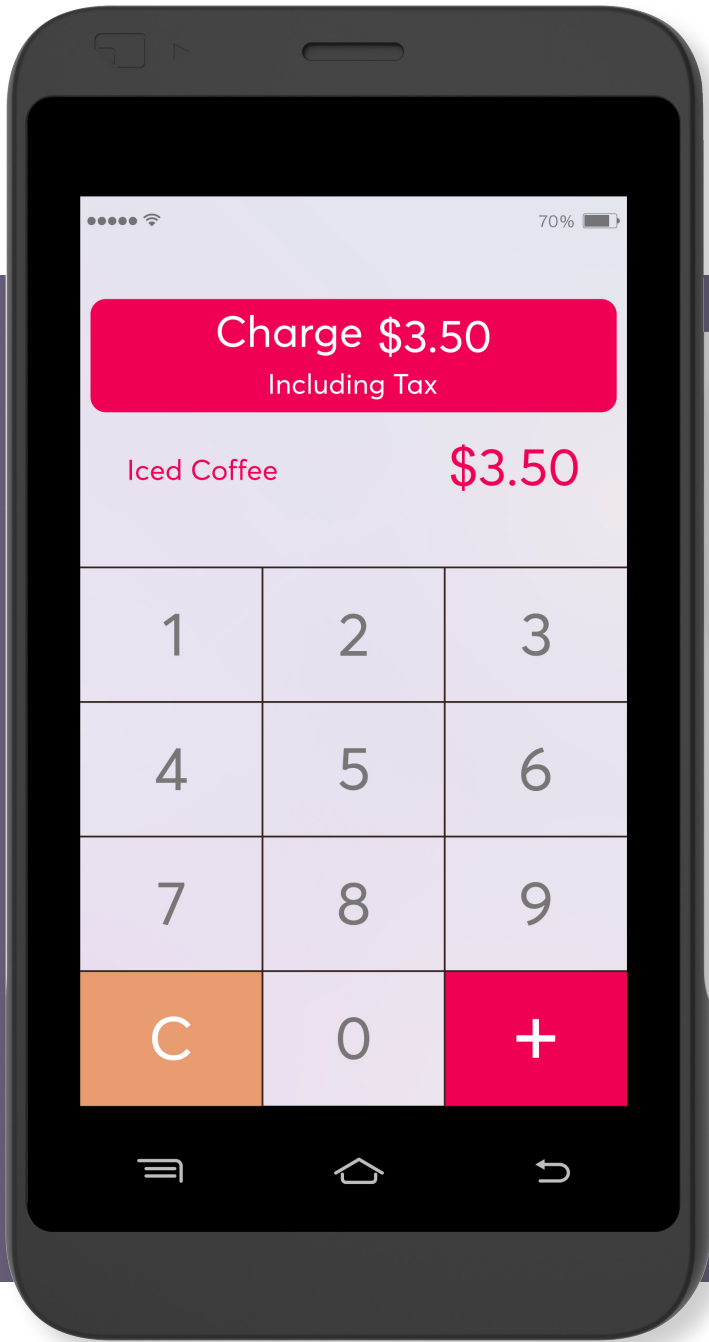

D20

D20 is the new smart flagship standalone Android Smart POS with an ergonomic design which fits perfectly in your hand. 4.0" touchscreen welcomes you with a more comfortable payment experience with the availability to scan QR codes via the integrated camera. Pocket friendly, long lasting, D20 supports quick and easy payments. Any Way. Every Way.

Specification:

OS	Android 10
Processor	Application CPU: 4*A53@ 1.8GHz Security CPU: 32-bit ARM 192MHz
Memory	1GB LPDDR3, 8GB eMMC Optional: 1GB LPDDR3, 16GB eMMC 2GB LPDDR3, 16GB eMMC
Display	4.0" 480*800 TFT IPS Display Touch Screen display
Communications	LTE WCDMA GSM Bluetooth 5.0 WiFi: 802.11 a/b/g/n/ac, 2.4GHz&5G, Supports AP
Satellite Positioning	GPS A-GPS GLONASS
Camera	0.3M FF pixels
EMV Card Reader	EMV/PBOC Chip Card Reader, ISO 7816 Compliant Class A, B, C
NFC Reader	EMV contactless, ISO 14443A/B, Mifare
Magnetic Stripe Card Reader	ISO-7811/7813/7810
Key Management	DUKPT, MK/SK
Encryption Algorithm	DES, 3DES, RSA, AES, SHA-256
Certifications	PCI PTS 6.x SRED EMV L1&L2, Contactless L1 Visa Paywave, MasterCard Paypass, Amex Expresspay Discovery D-PAS, Rupay qSPARC PBOC L 1 & L2, Union Pay QuickPass, QPBOC L 1,&L2 PCI PIN Security, MasterCard TQM CE, FCC, BQB, RoHS
Adapter	DC 5V 1A
Battery	2450mAh, 4.35V
Peripheral Ports	1 Type-C (OTG) 1 Nano SIM + 1 Mini SIM + 1 Mini SAM 1 Micro SD Card Slot, Supports Up To 32 GB Optional: 1 Nano SIM + 2 Mini SAM
Environmental Conditions	Operating temperature (0°C to + 45°C) Operating humidity (5% to 95% non-condensing)
Dimensions	129mm x 68.5mm x 17.4mm, 168g(Including Battery)
Standard Accessories	1 Power adapter, 1 Type-C cable