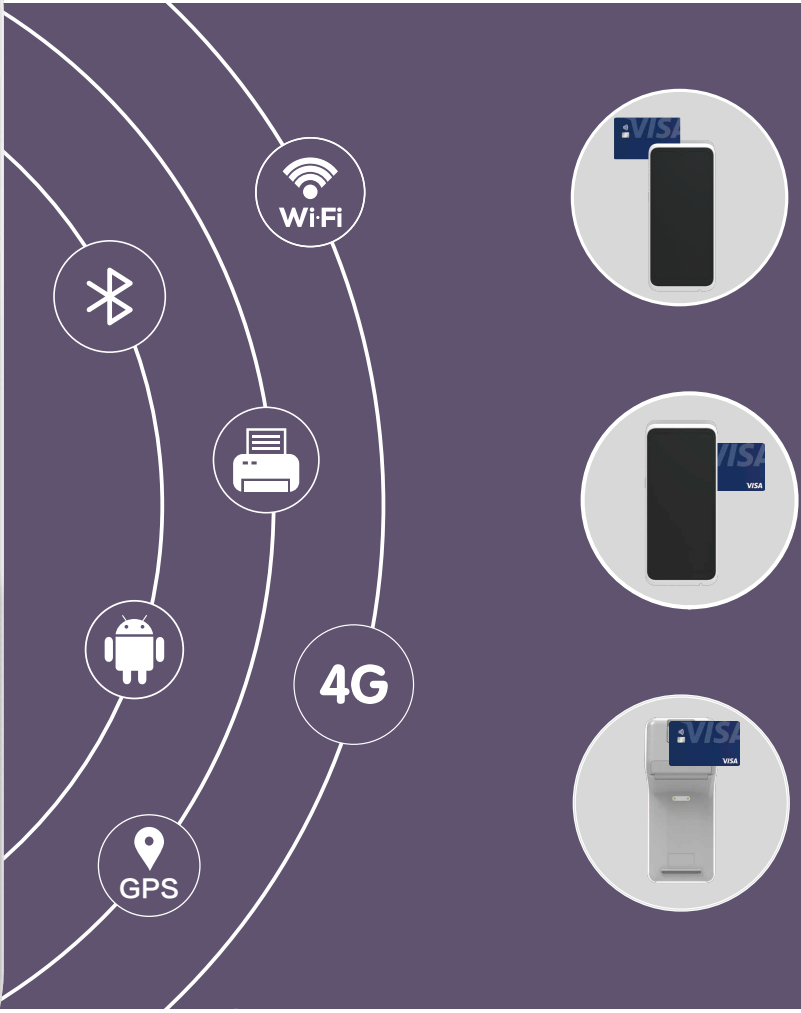

D60

Introducing the Smart POS D60, our latest flagship Android POS machine. With a spacious 6.5-inch touchscreen and lightning-fast printing speed, it offers an immersive user experience and efficient transaction processing. Its ergonomic design ensures a comfortable grip, while the integrated camera enables quick QR code scanning for seamless payments. Pocket-friendly and long-lasting, D60 is your reliable partner throughout the day. Experience a new level of convenience and innovation with the Smart POS D60

Specification:

OS	Android 11
Processor	Application CPU: 4*A53@ 2.0GHz Security CPU: 32-bit ARM 192MHz
Memory	1GB LPDDR3, 16GB eMMC
Display	6.5" 1600*720 TFT IPS Display Touch Screen display
Communications	LTE WCDMA GSM Bluetooth 5.0 WiFi: 802.11 a/b/g/n/ac, 2.4GHz&5G, Supports AP
Satellite Positioning	GPS A-GPS GLONASS BEIDOU
Camera	2M FF pixels
Printer	High speed thermal printer Paper Roll, Width: 58mm Paper Roll Diameter: 40mm
EMV Card Reader	EMV/PBOC Chip Card Reader, ISO 7816 Compliant Class A, B, C
NFC Reader	EMV contactless, ISO 14443A/B, Mifare
Magnetic Stripe Card Reader	ISO-7811/7813/7810
Key Management	DUKPT, MK/SK
Encryption Algorithm	DES, 3DES, RSA, AES, SHA-256
Certifications	PCI PTS 6.x SRED EMV L1&L2, Contactless L1 Visa Paywave, MasterCard Paypass, Amex Expresspay, MasterCard TQM CE, FCC, RoHS
Adapter	DC 5V 2A
Battery	2500mAh, 7.2V
Peripheral Ports	1 Type-C (OTG) 1 Nano SIM + 1 Mini SIM + 1 Mini SAM 1 Micro SD Card Slot, Supports Up To 128 GB
Environmental Conditions	Operating temperature (0°C to + 50°C) Operating humidity (5% to 95% non-condensing)
Dimensions	186.4mm x 79mm x 54.6~25.85mm, 384g(Including Battery)
Standard Accessories	1 Power adapter, 1 Type-C cable